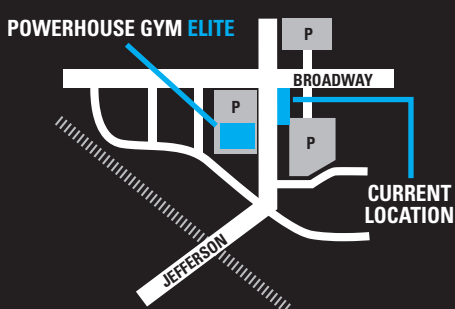

rcpowerhousegym.com | PowerhouseRWC | PowerhouseEliteRWC

Autumn Festival

GET YOUR TICKETS NOW AT FILOLI.ORG

Saturday, September 23rd - 10am to 6pm

Join us for an extended day of family activities throughout the property. 10 am – 4 pm AND Autumn Afterglow from 4 pm – 6 pm with music, appetizers, and beverages on the Woodland Court.

$20 members
$25 nonmembers
$10 youth 5-17
$5 youth 3-5
Free child under 2
Includes general admission to the House and Garden

86 CAÑADA ROAD
WOODSIDE
(650) 364-8300
Filoli.org

FILOLI
HISTORIC HOUSE & GARDEN